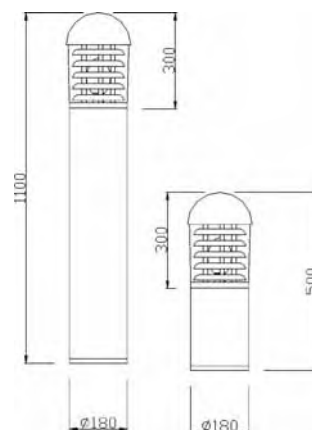

BOLARD®

COMPACT FLUORESCENT RESIDENTIAL FITTING

LAMP COMPARTMENT
IP 65

ELECTRIC COMPARTMENT
IP 23

RANGE

Bolard® garden luminaire is suitable for use with 70W HPS, 70W/100W MBI, 80W/125W MBF and FLC 2X18W lamps. You may choose between a 500mm or a 1100mm height.

SPECIFICATION

Designed in accordance to the following Standards: IEC 598 - CEI 34-21.

BOLARD 80 W MBF

ORDERING DATA

CODE N°		LAMP	SOCKET	WEIGHT KG
500 mm BLACK	500 mm WHITE			
NX 4700	NX 4701	EMPTY	E27	4,20
NX 4702	NX 4703	EMPTY	GX 24d-2	4,20
NX 4704	NX 4706	70 W HPS c/w IGN	E27	5,80
NX 4716	NX 4717	70 W HPS w/o IGN	E27	5,80
NX 4741	NX 4742	70 W MBI	E27	5,80
NX 4743	NX 4744	100 W MBI	E27	5,80
NX 4745	NX 4746	150 W MBI	E27	5,80
NX 4710	NX 4711	80 W MBF	E27	5,80
NX 4714	NX 4715	125 W MBF	E27	5,80
NX 4712	NX 4713	FLC 2X18 W	GX 24d-2	4,80
1100 mm BLACK	1100 mm WHITE			
NX 4720	NX 4721	EMPTY	E27	6,90
NX 4722	NX 4723	EMPTY	GX 24d-2	6,90
NX 4724	NX 4725	70 W HPS c/w IGN	E27	8,50
NX 4736	NX 4737	70 W HPS w/o IGN	E27	8,50
NX 4751	NX 4752	70 W MBI	E27	8,50
NX 4753	NX 4754	100 W MBI	E27	8,50
NX 4755	NX 4756	150 W MBI	E27	8,50
NX 4730	NX 4731	80 W MBF	E27	8,50
NX 4734	NX 4735	125 W MBF	E27	8,50
NX 4732	NX 4733	FLC 2X18 W	GX 24d-2	7,50