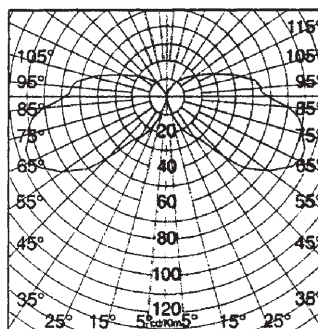

BOLARD®

COMPACT FLUORESCENT RESIDENTIAL FITTING

LAMP COMPARTMENT
IP 65

ELECTRIC COMPARTMENT
IP 23

RANGE

Bolard® garden luminaire is suitable for use with 70W HPS, 70W/100W MBI, 80W/125W MBF and FLC 2X18W lamps. You may choose between a 500mm or a 1100mm height.

APPLICATIONS

This is an all purpose landscape light with high intensity light output from low mounting heights.

CONSTRUCTION

Body: the body (tube) is made of extruded aluminium and all the other parts are made of die-cast aluminium.

Reflector: the inside reflector is made of die-cast aluminium and painted white colour.

Diffuser: the diffuser is made of clear U.V. resistant, self extinguishing (V2) and antivandal polycarbonate.

COLOUR

Can be supplied either white or black. The central rim comes in green.

ELECTRICAL

Control gear is rated 230V or 240V 50Hz as standard. A three pole terminal block for mains connection is provided. High temperature silicon insulated conductors are used throughout.

MECHANICAL

A zinc coated plate is supplied to be fixed inside or screwed to the concrete basement. The body could be fixed via three screws to the plate. This hard fixing system guarantees the resistance of the fitting to wind or any outside pressures.

SPECIFICATION

Designed in accordance to the following Standards: IEC 598 - CEI 34-21.

BOLARD 80 W MBF

ORDERING DATA

CODE N°		LAMP	SOCKET	WEIGHT KG
500 mm BLACK	500 mm WHITE			
NX 4700	NX 4701	EMPTY	E27	4,20
NX 4702	NX 4703	EMPTY	GX 24d-2	4,20
NX 4704	NX 4706	70 W HPS c/w IGN	E27	5,80
NX 4716	NX 4717	70 W HPS w/o IGN	E27	5,80
NX 4741	NX 4742	70 W MBI	E27	5,80
NX 4743	NX 4744	100 W MBI	E27	5,80
NX 4745	NX 4746	150 W MBI	E27	5,80
NX 4710	NX 4711	80 W MBF	E27	5,80
NX 4714	NX 4715	125 W MBF	E27	5,80
NX 4712	NX 4713	FLC 2X18 W	GX 24d-2	4,80
1100 mm BLACK	1100 mm WHITE			
NX 4720	NX 4721	EMPTY	E27	6,90
NX 4722	NX 4723	EMPTY	GX 24d-2	6,90
NX 4724	NX 4725	70 W HPS c/w IGN	E27	8,50
NX 4736	NX 4737	70 W HPS w/o IGN	E27	8,50
NX 4751	NX 4752	70 W MBI	E27	8,50
NX 4753	NX 4754	100 W MBI	E27	8,50
NX 4755	NX 4756	150 W MBI	E27	8,50
NX 4730	NX 4731	80 W MBF	E27	8,50
NX 4734	NX 4735	125 W MBF	E27	8,50
NX 4732	NX 4733	FLC 2X18 W	GX 24d-2	7,50